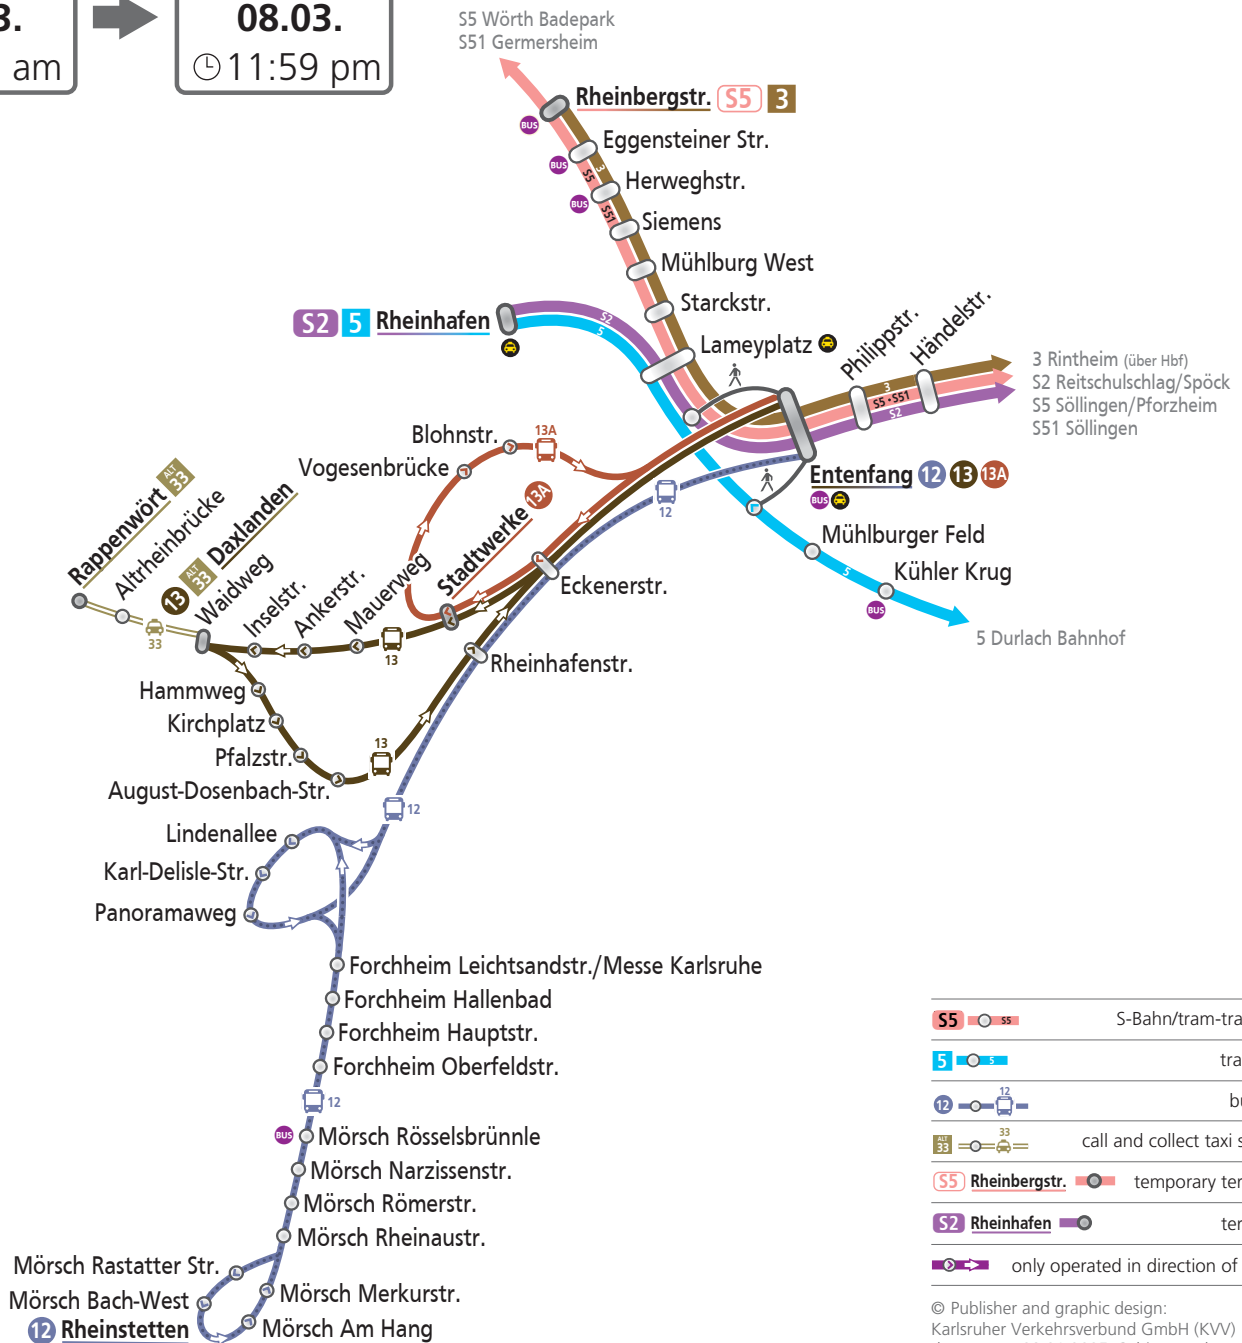

# S2

## Track closure Entenfang ◀▶ Mörsch Bach-West

**Wed**  
**05.03.**  
⌚ 03:30 am

**Sat**  
**08.03.**  
⌚ 11:59 pm

KVV K4-VQ HUB

### Further information

**12** At the stops Lindenallee, Karl-Delisle-Straße and Panoramaweg, line 12 departs from the same platform in both directions. Please note the destination display on the bus.